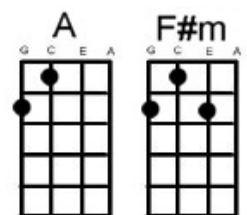

# Dandy Livingstone

Hear this song at: <http://www.youtube.com/watch?v=DZWWUQNSV2E> (play along in this key)

From Richard G's Ukulele Songbook [www.scorpex.net/Uke](http://www.scorpex.net/Uke)

Intro: [A] [F#m] [D] [E7] [A] [F#m] [D] [E7]

[A] Stop your runnin' a[F#m]bout [D] [E7]

It's [A] time you straighten right [F#m] out [D] [E7]

[A] Stop your runnin' a[F#m]round [D]

Making [E7] problems in [A] town a[F#m]ha-a [D] [E7]

Ru[A]dy [F#m] a [D] message to [E7] you

Ru[A]dy [F#m] a [D] message to [E7] you

[A] [F#m] [D] [E7] [A] [F#m] [D] [E7]

You're [A] growing older each [F#m] day [D] [E7]

You [A] want to think of your [F#m] future [D] [E7]

Or [A] you might wind up in [F#m] jail [D]

And [E7] you will [A] suffer a[F#m]ha-a [D] [E7]

Ru[A]dy [F#m] a [D] message to [E7] you

Ru[A]dy [F#m] a [D] message to [E7] you

[A] [F#m] [D] [E7] [A] [F#m] [D] [E7]

[A] Stop your runnin' a[F#m]bout [D] [E7]